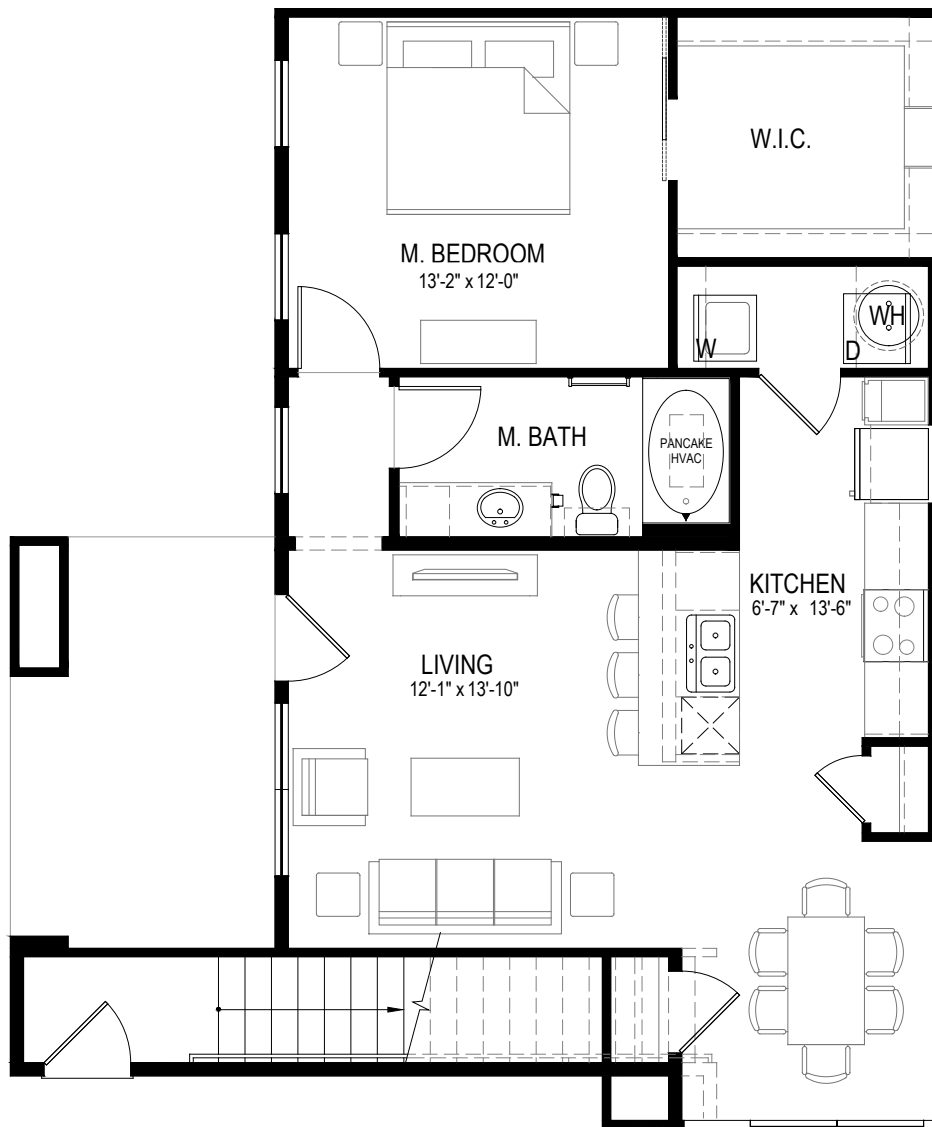

Sadie

825 - 910 SqFt

Unit _____

Rent _____

Deposit _____

App Fee _____

Admin Fee _____

Features and amenities are subject to change.
Square footage noted is approximate and may or may not include a balcony.