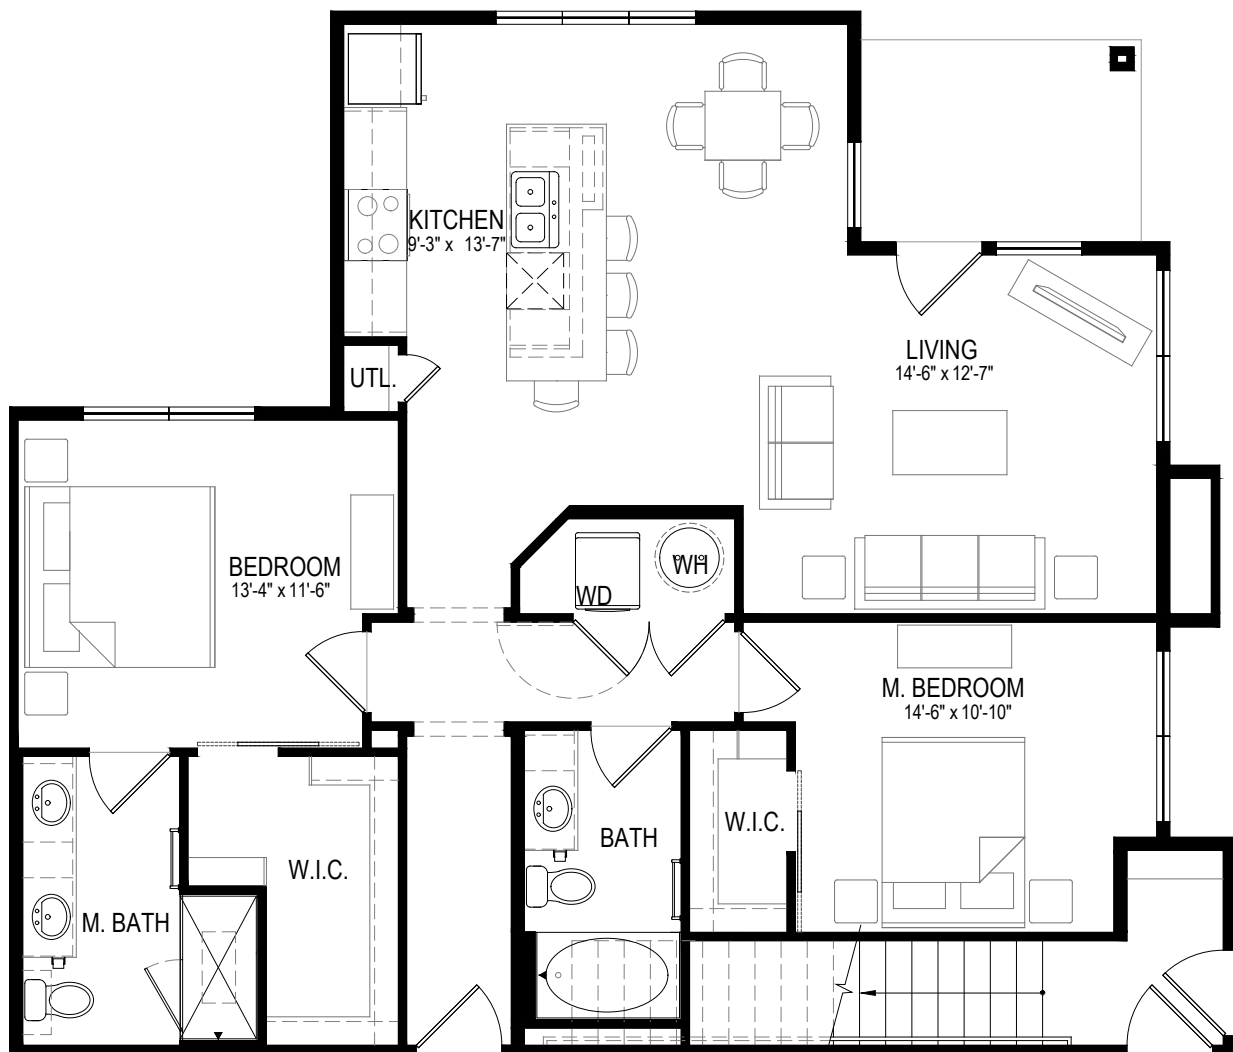

Magnolia

1171 - 1287 SqFt

Unit _____

Rent _____

Deposit _____

App Fee _____

Admin Fee _____

Features and amenities are subject to change.
Square footage noted is approximate and may or may not include a balcony.