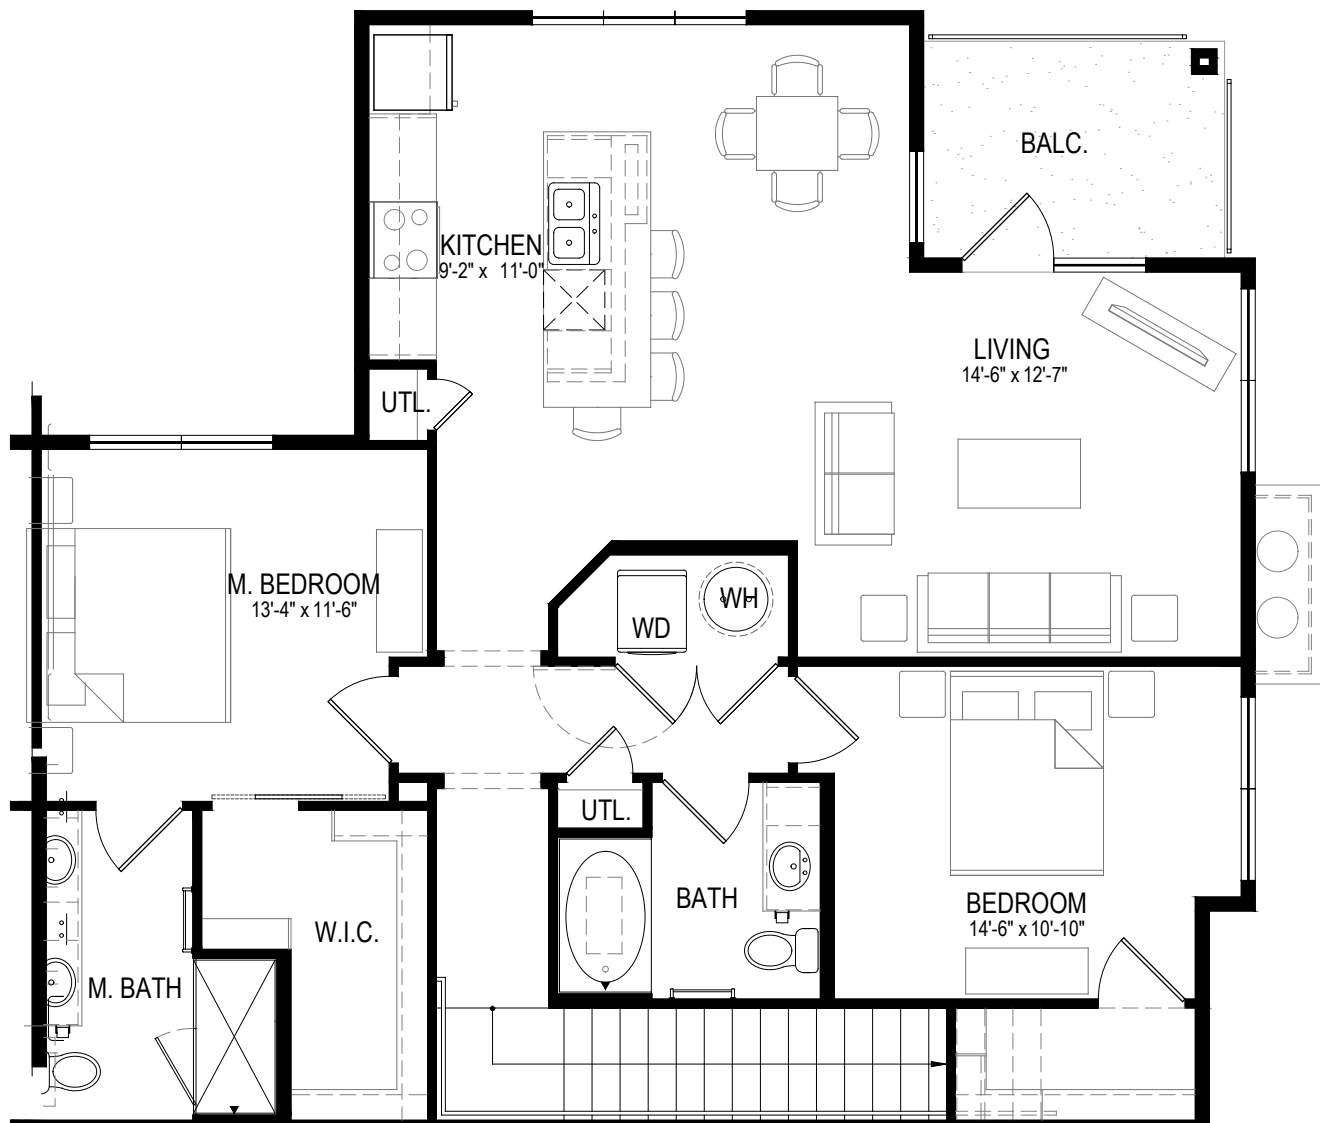

Bluebonnet

1162 - 1268 SqFt

Unit _____

Rent _____

Deposit _____

App Fee _____

Admin Fee _____

Features and amenities are subject to change.
Square footage noted is approximate and may or may not include a balcony.